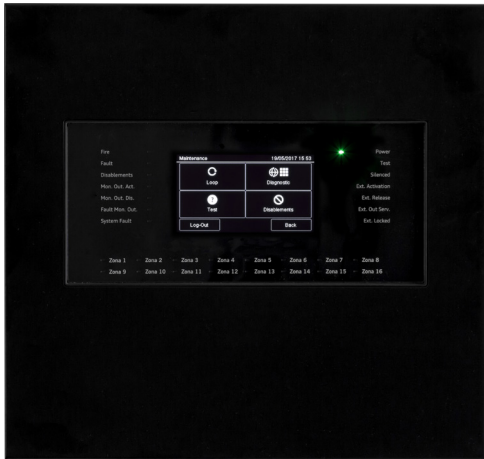

## Product Summary

The Toccare Touch screen Mini Panel is the Toccare Panel's smaller brother. This Fire Alarm Control Panel comes in a smaller package, yet still delivers reliable usage for the end-user.

The Panel offers a clean and even more minimal design than most fire alarm control panels. The Panel can fit into any building and offers a great aesthetic which you will be proud to show off.

The Mini Panel works well with a wired or wireless system and will work equally flawless with either. Offering efficient solutions and a new age in the fire safety industry.

### Versions available:

700-101

*Toccare One single loop networkable control panel c/w  
16 LEDs*

#### Touch Screen

It's made to be touched, the first certified fire panel fully touch! A totally touch screen panel with an easy-to-use interface