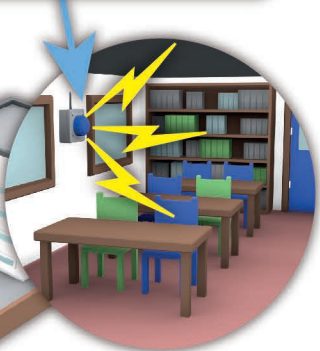

# SCHOOL LOCKDOWN SYSTEM

- **Rapidly deployable with no wires or cabling**
- **PC app allows you to locate and monitor activated units**
- **Sounds either a bespoke lockdown message or simple alert**
- **Various models to choose from**
- **1km transmission between units**
- **Long battery life of up to 3 years**

# SCHOOL LOCKDOWN SYSTEM

An IP Receiver can be added to the system so that call points can be **monitored and controlled** from one central location using the **PC app**

When activated, an **audible lockdown message or alarm** is sounded as well as a **visual alert**. **Decibel levels** can be individually set to suit the environment