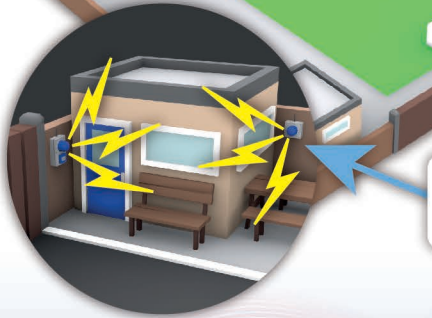

# SCHOOL LOCKDOWN SYSTEM

- **Rapidly deployable with no wires or cabling**
- **PC app allows you to locate and monitor activated units**
- **Sounds either a bespoke lockdown message or simple alert**
- **Various models to choose from**
- **1km transmission between units**
- **Long battery life of up to 3 years**

# SCHOOL LOCKDOWN SYSTEM

An IP Receiver can be added to the system so that call points can be **monitored and controlled** from one central location using the **PC app**

When activated, an **audible lockdown message or alarm** is sounded as well as a **visual alert**. **Decibel levels** can be individually set to suit the environment

**IP66 weatherproof** external units are available with **protective cages** if required